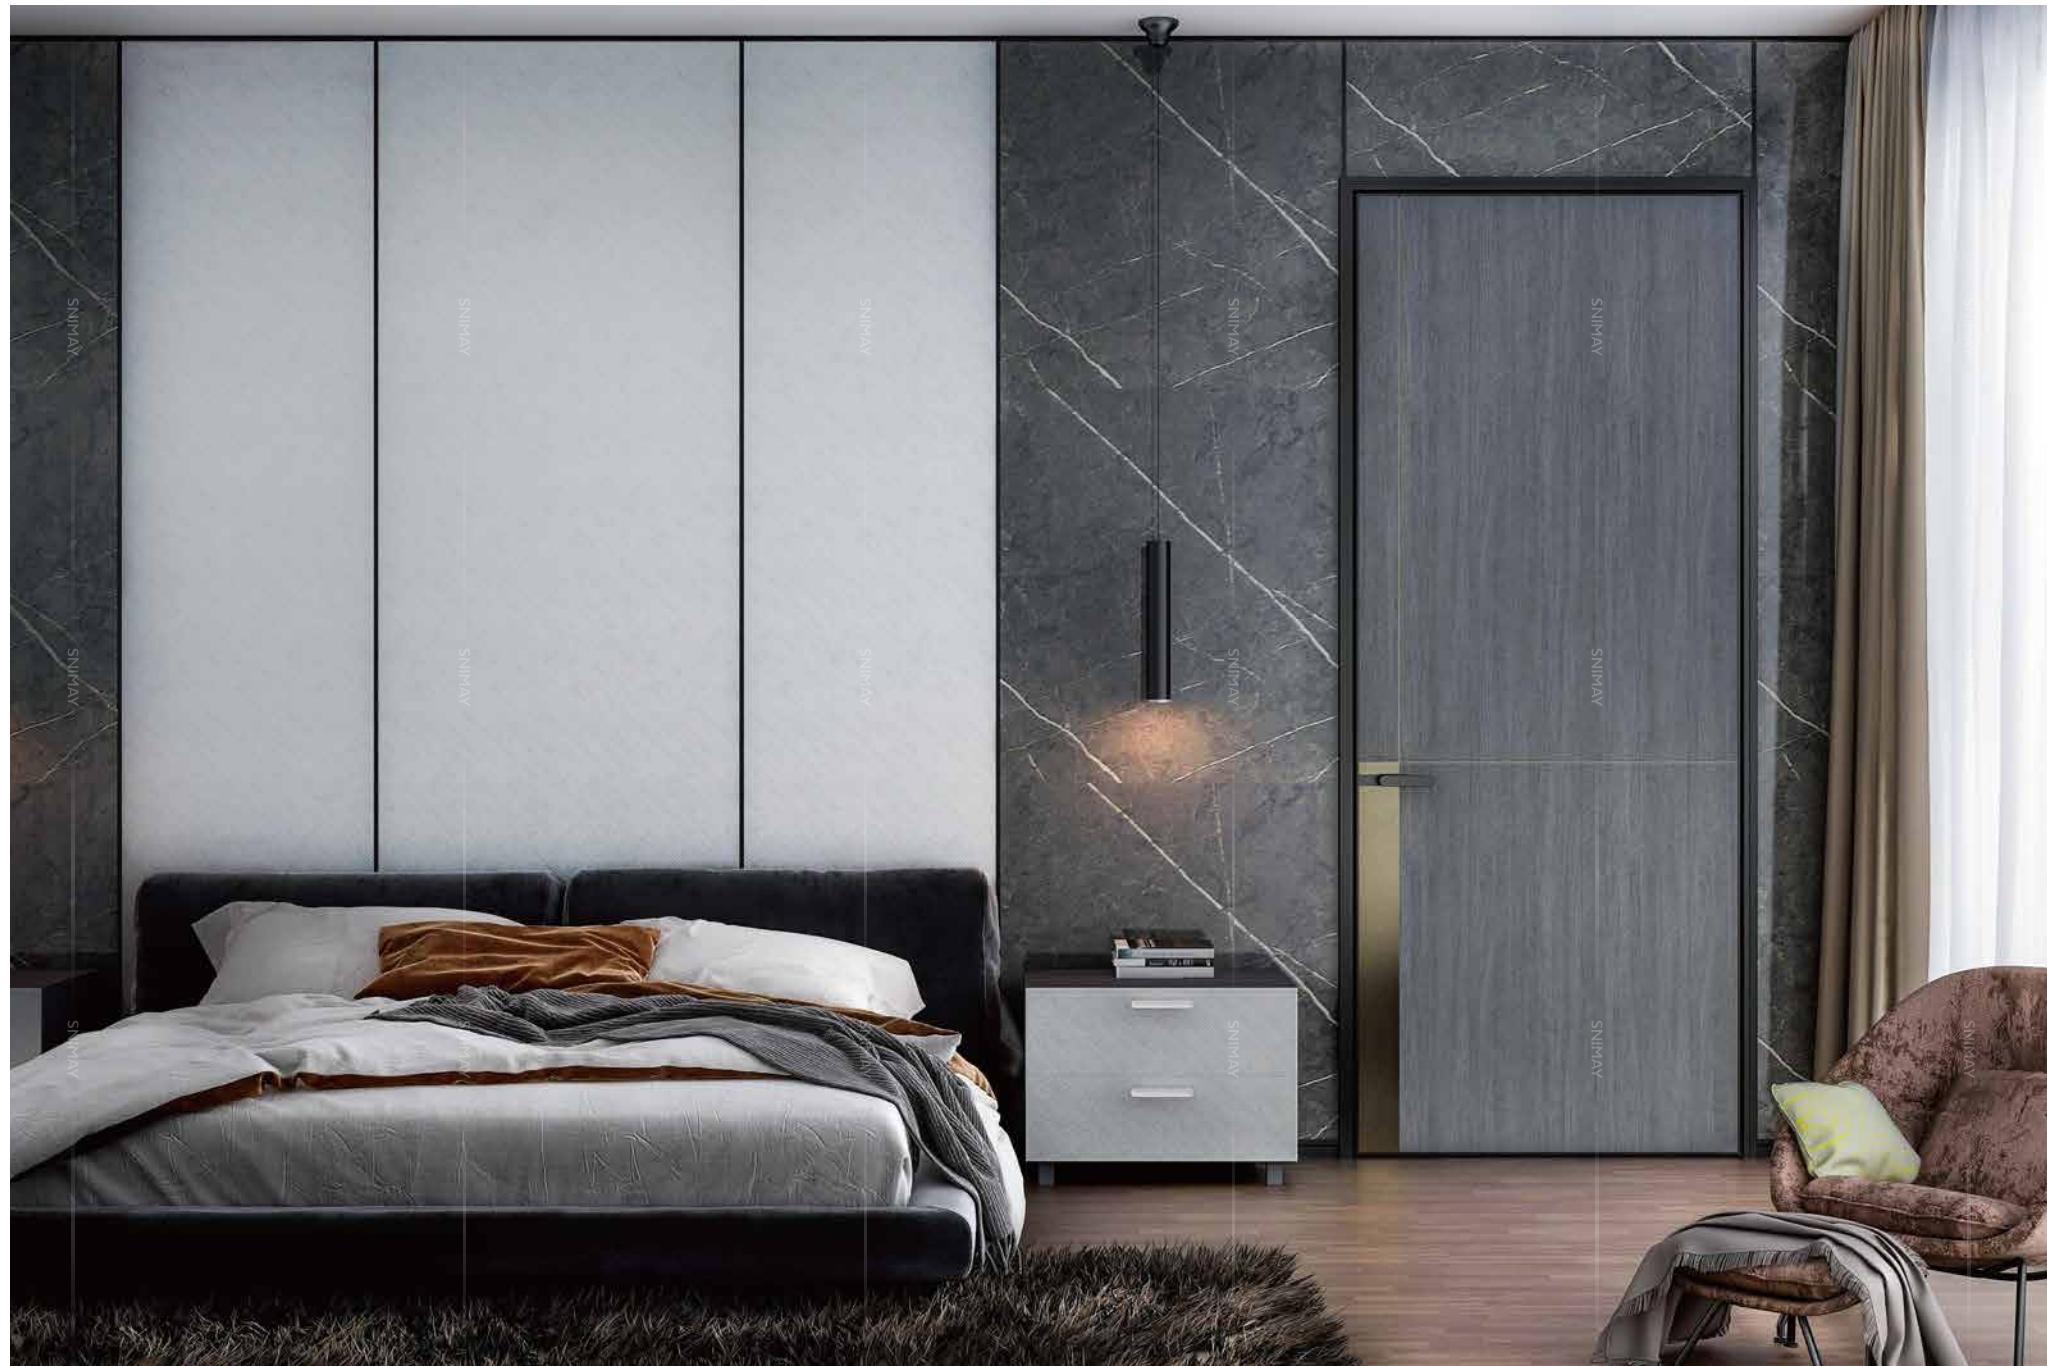

— HADLEY

— MASONITE

CHESHIRE

BALANCE

SKYLINE

STAR SWIRL

— ABBILDUNG

— FLOW LINER