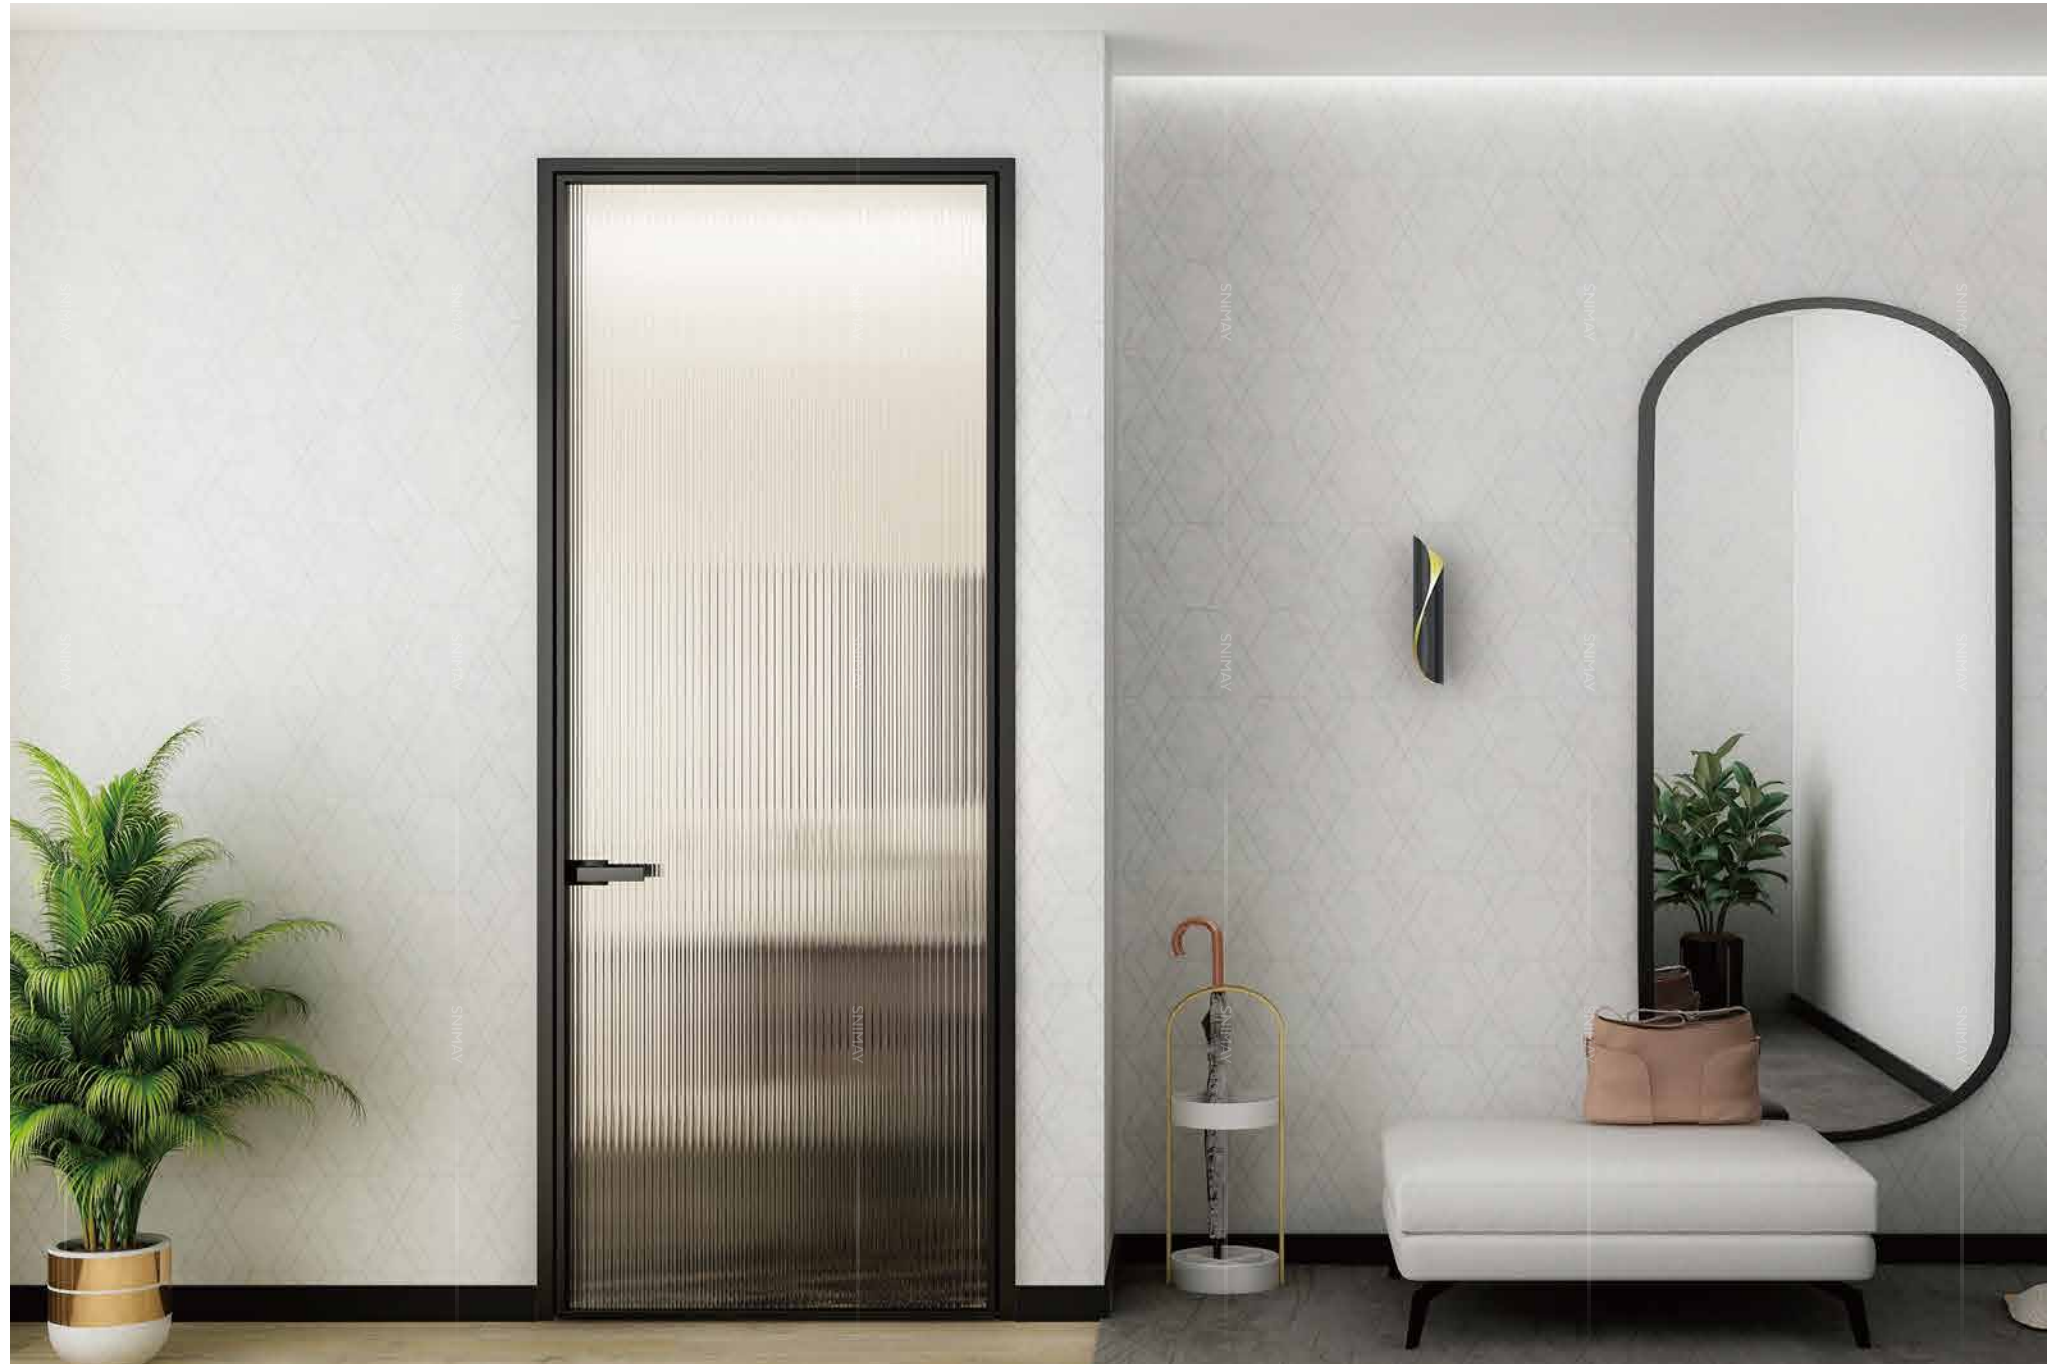

— HADLEY

— MASONITE

CHESHIRE

BALANCE

SKYLINE

STAR SWIRL

— ABBILDUNG

— FLOW LINER