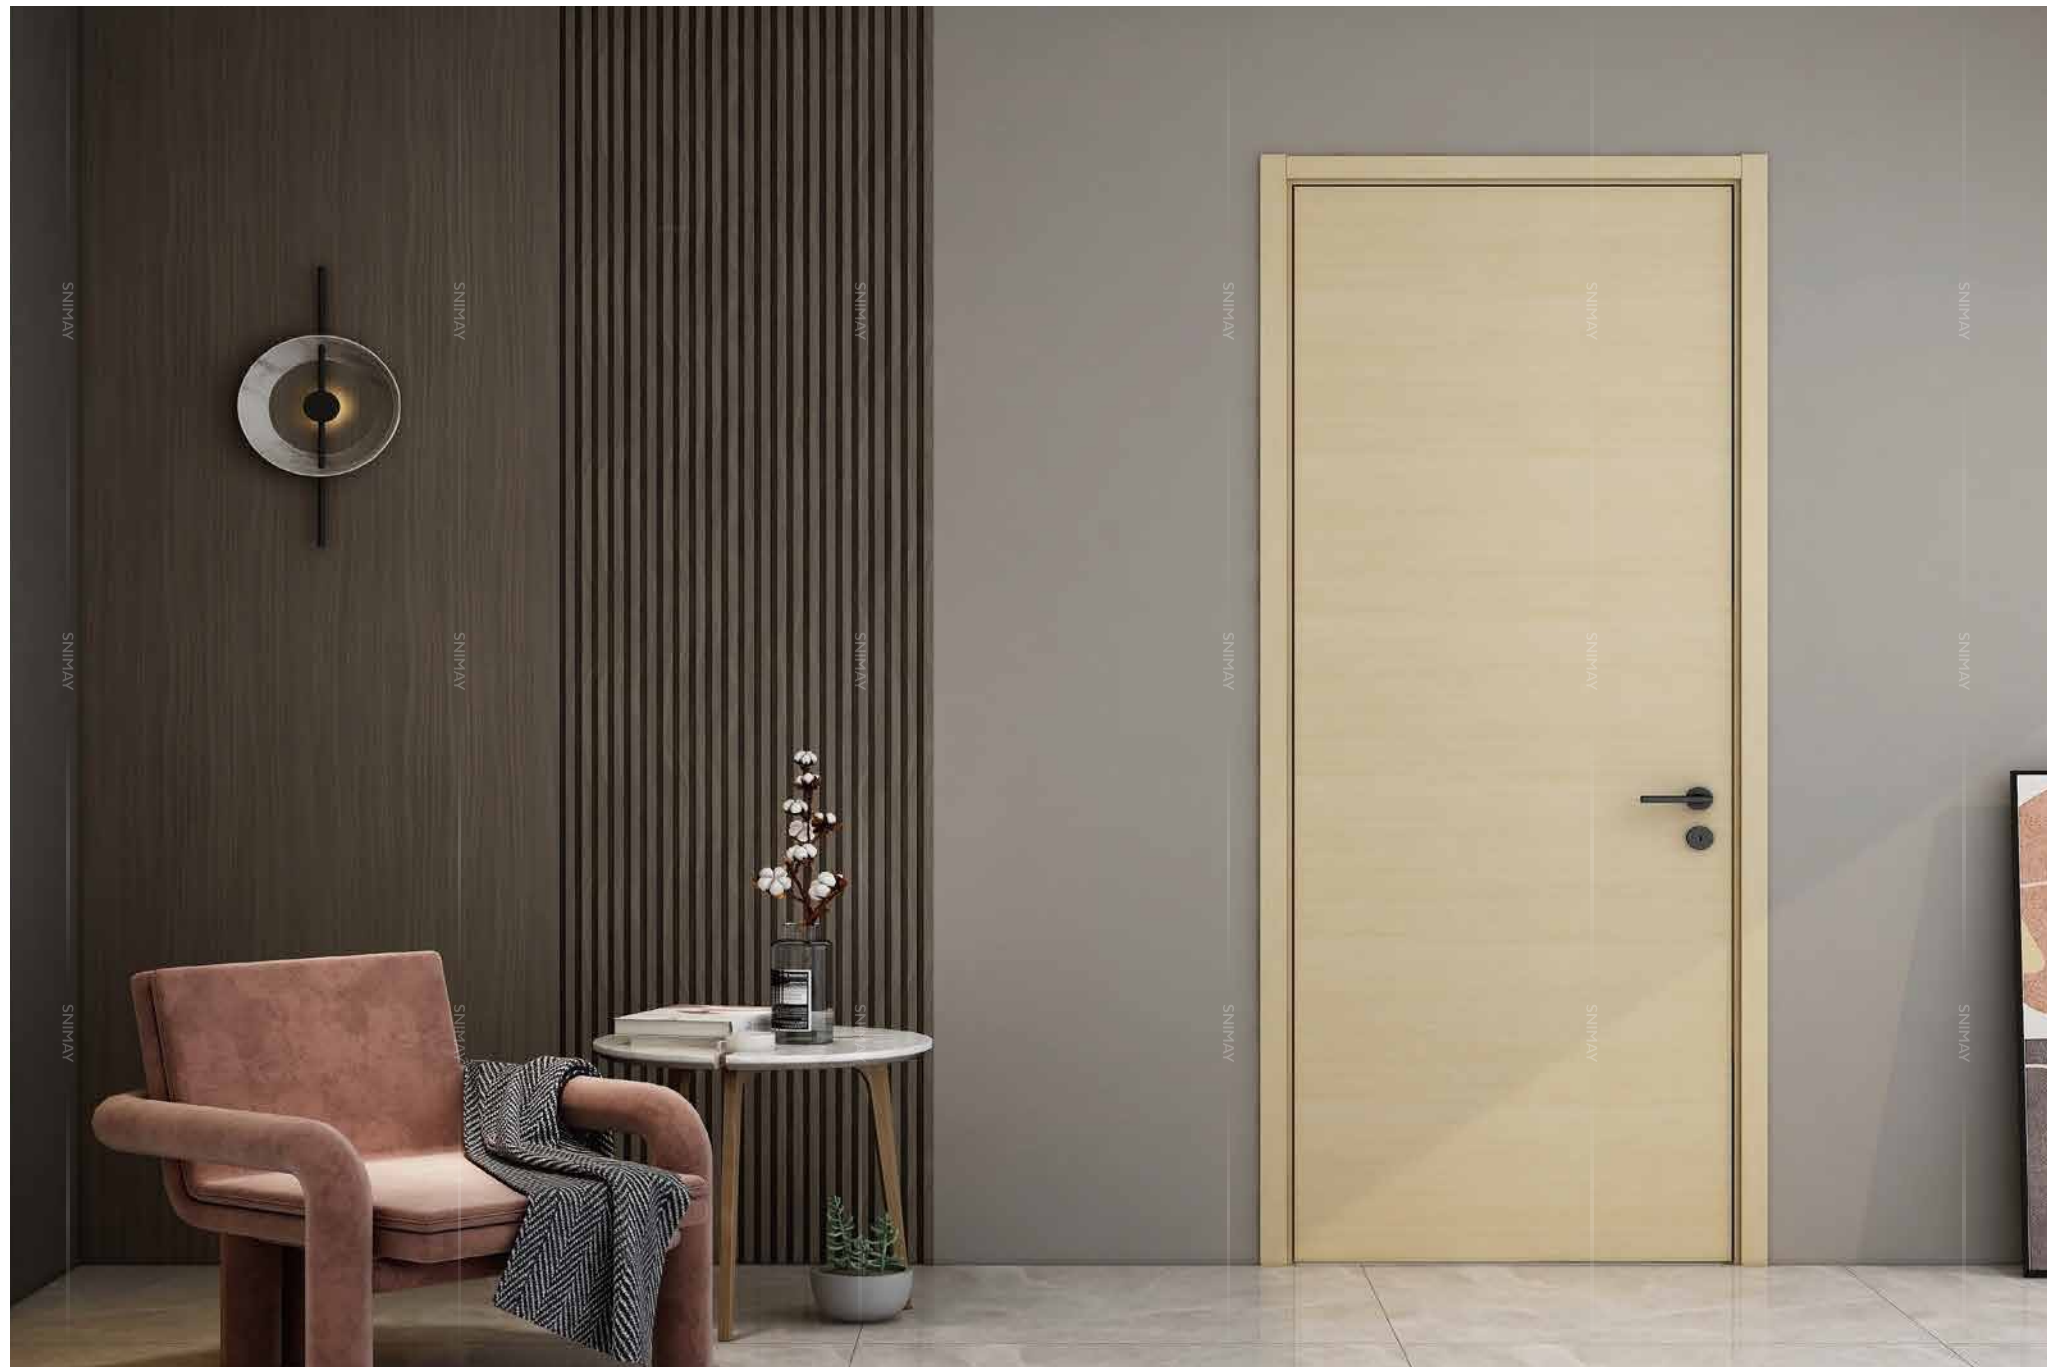

— HADLEY

— MASONITE

CHESHIRE

BALANCE

SKYLINE

STAR SWIRL

— ABBILDUNG

— FLOW LINER