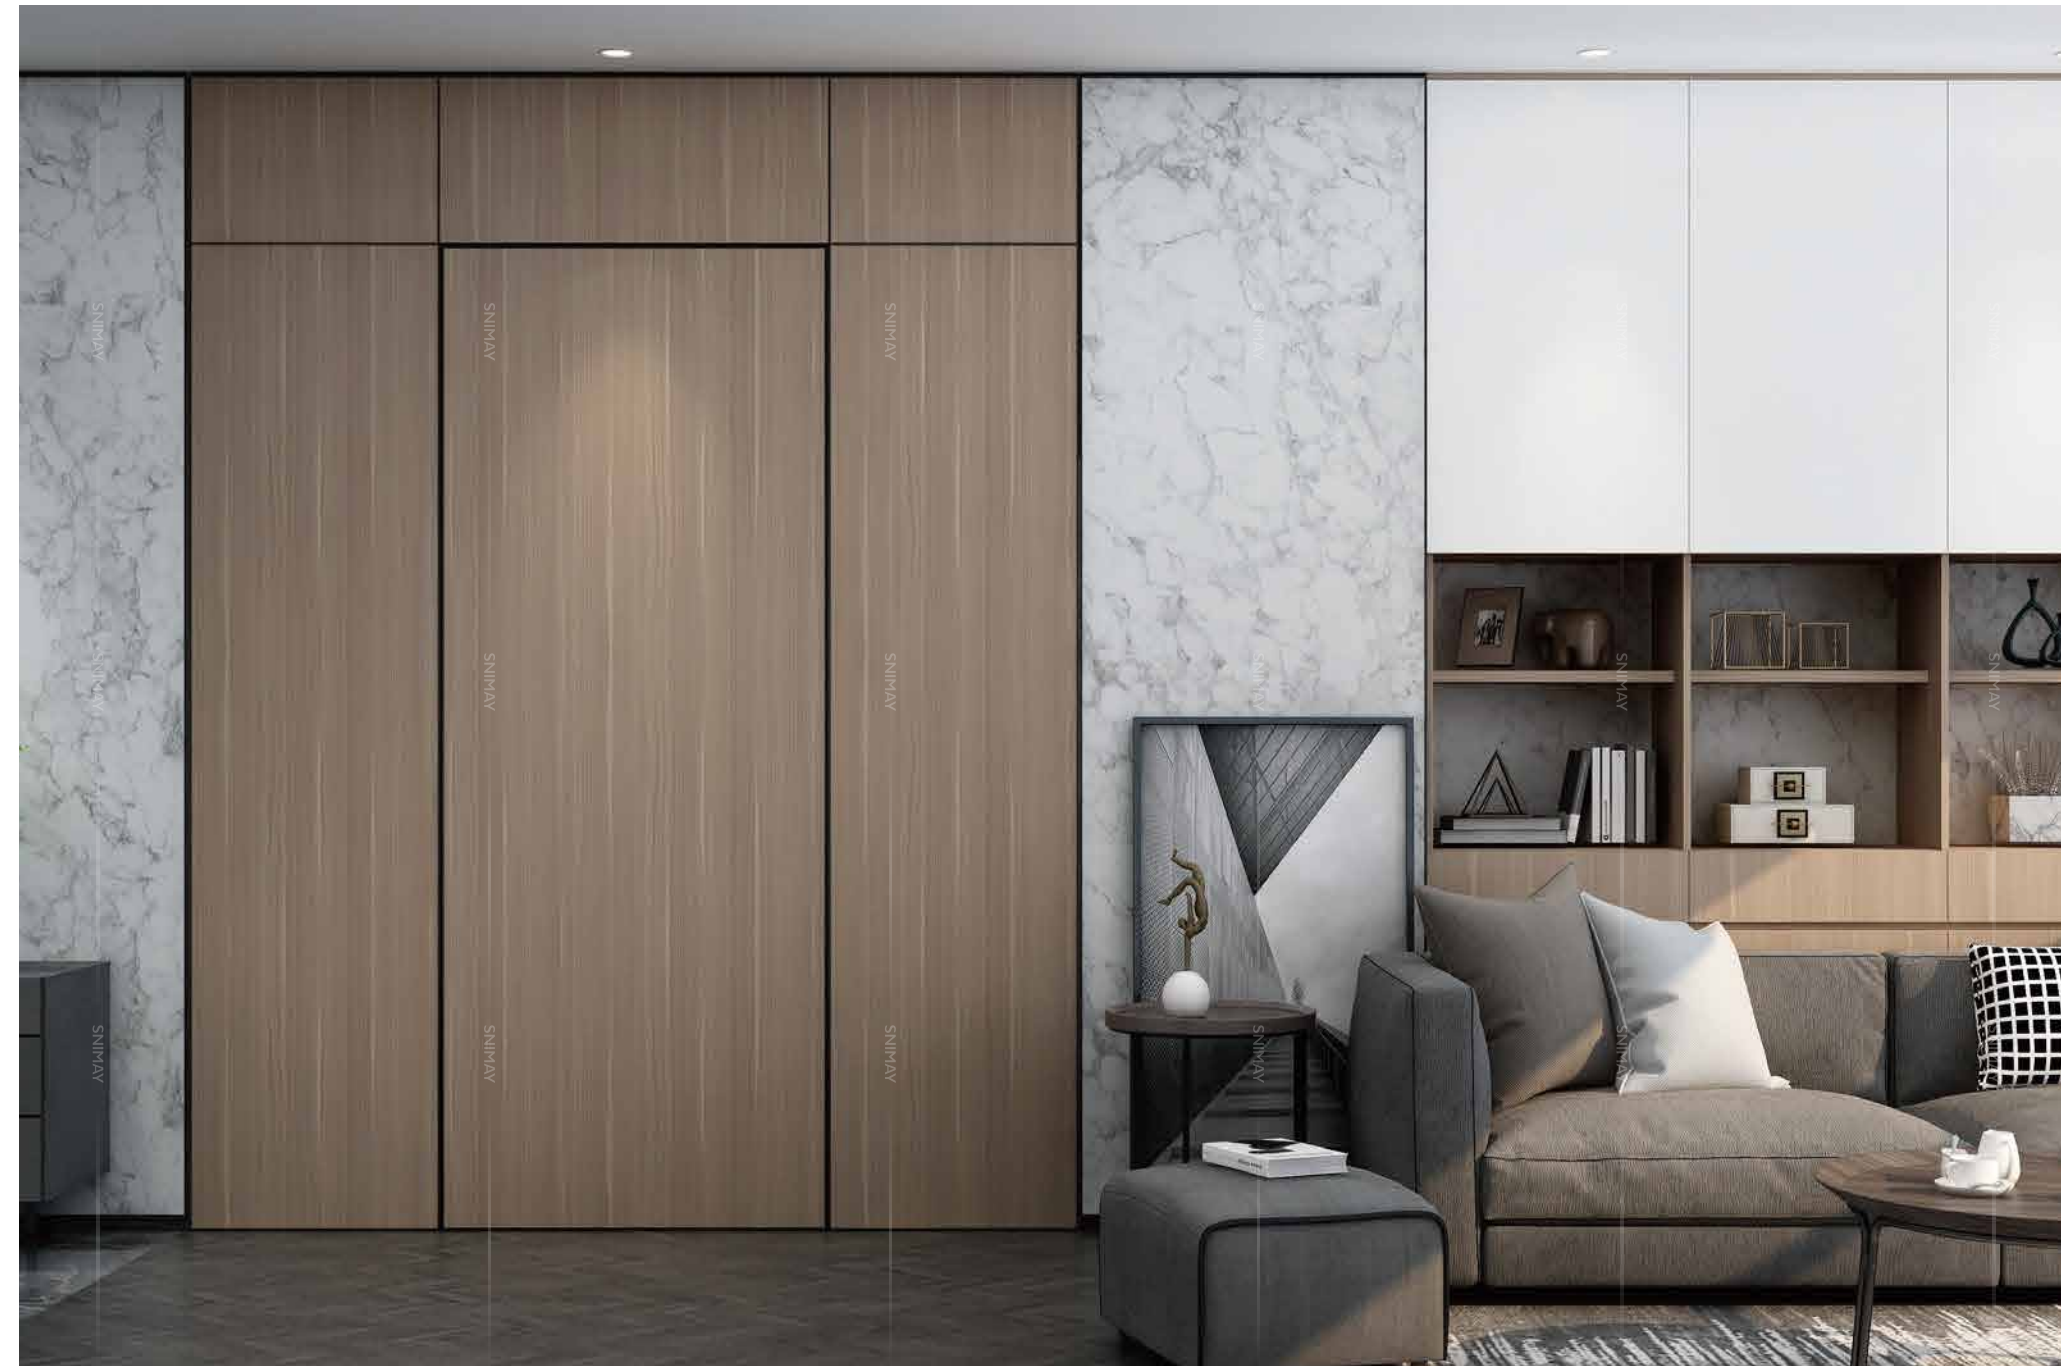

— PURE COLOR